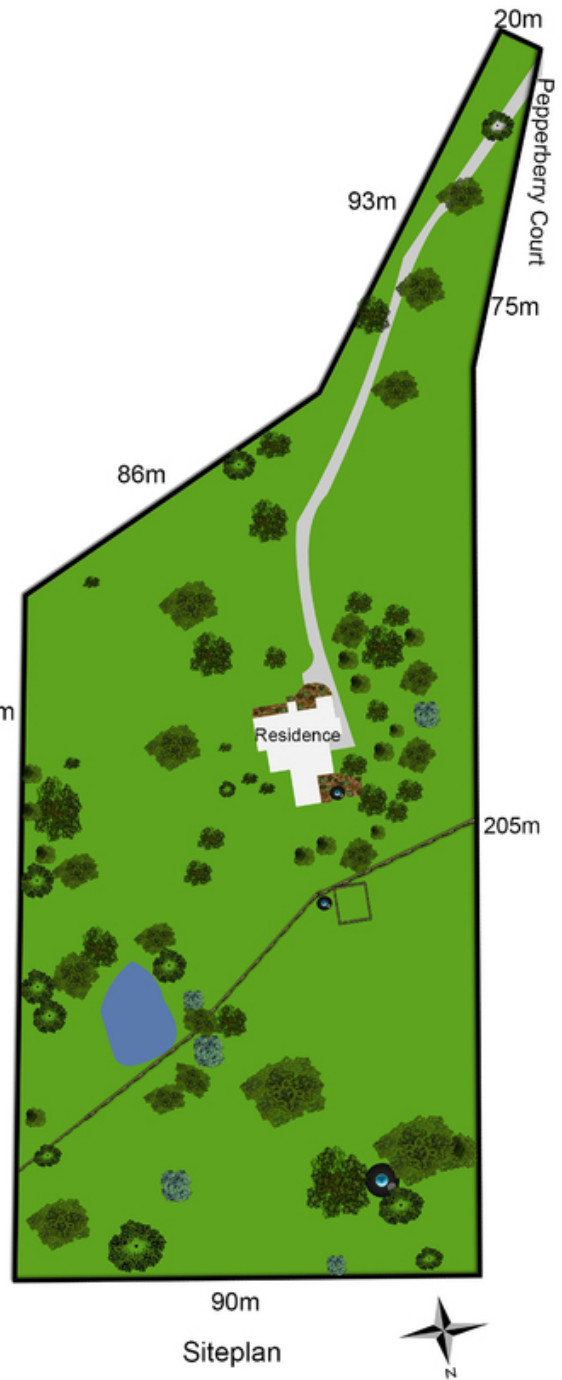

10 Pepperberry Court CEDAR CREEK, QLD

 4.5  3  3

## Immaculate Federation Queenslander in award winning Lawson Valley Estate. Specta

Located in the award winning Lawson Valley Estate, and nestled on a hilltop, this immaculate Federation Queenslander enjoys breathtaking views to Mount Samson and the House Mountain Ranges. There are ample living areas and a generous NE facing entertaining rotunda, protected from the elements and often visited by King Parrots and Mountain Rosellas. All on 5 lush acres, ideal for horses, with 2 paddocks and a dam. Just 9 minutes from Samford Village

### 10 Pepperberry Court, Cedar Creek

Scale in metres. Indicative only. Dimensions are approximate. All information contained here in is gathered from sources we believe to be reliable. However we cannot guarantee its accuracy and interested persons should rely on their own enquiries.