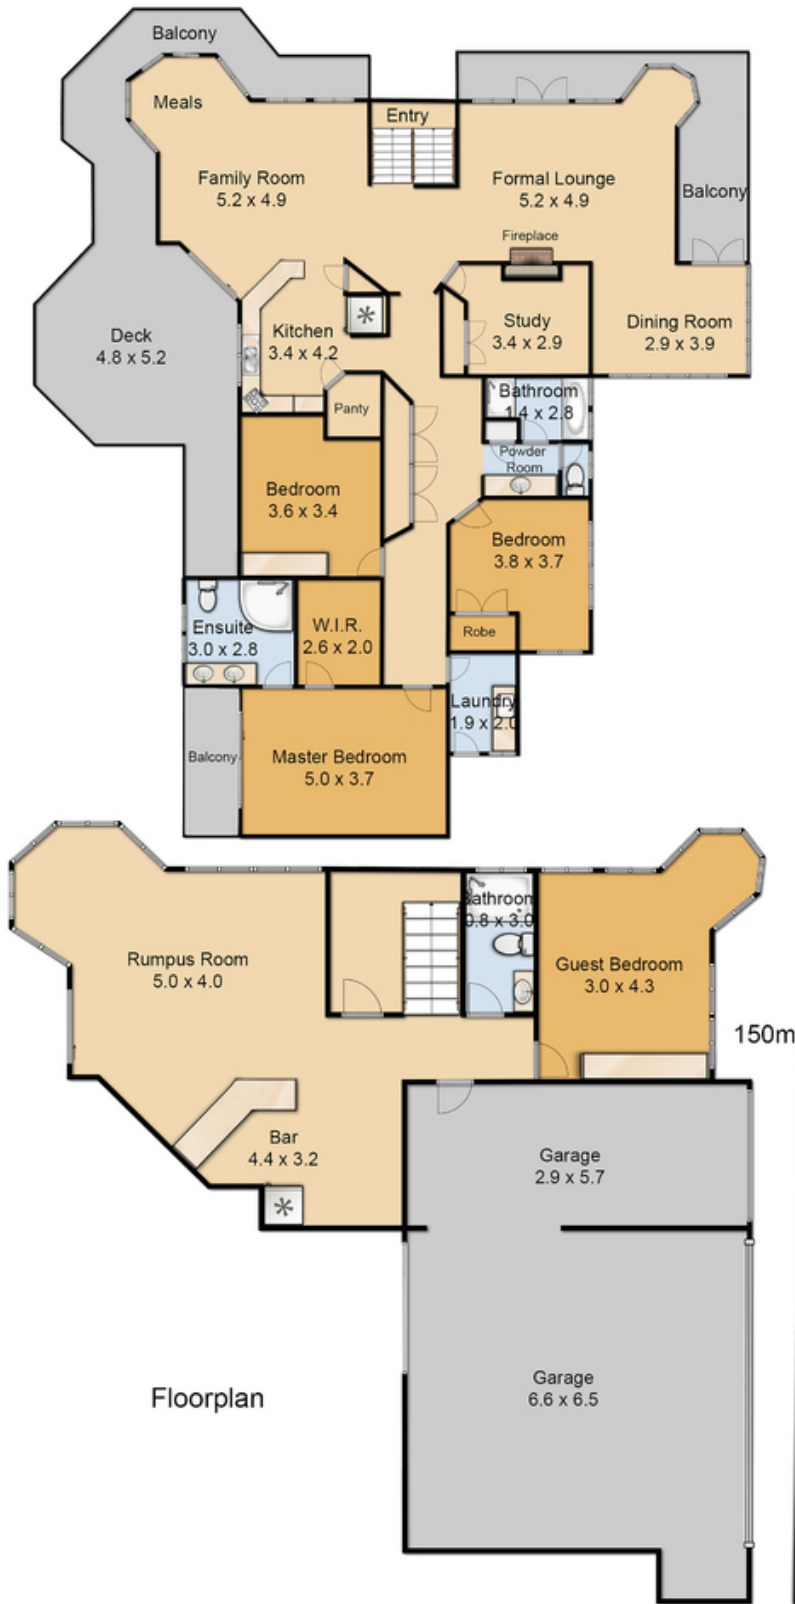

10 Pepperberry Court CEDAR CREEK, QLD

 4.5  3  3

## Immaculate Federation Queenslander in award winning Lawson Valley Estate. Specta

Located in the award winning Lawson Valley Estate, and nestled on a hilltop, this immaculate Federation Queenslander enjoys breathtaking views to Mount Samson and the House Mountain Ranges. There are ample living areas and a generous NE facing entertaining rotunda, protected from the elements and often visited by King Parrots and Mountain Rosellas. All on 5 lush acres, ideal for horses, with 2 paddocks and a dam. Just 9 minutes from Samford Village

Lovingly built over 2 levels by a Queenslander specialist Master Builder, this beautiful home boasts fine details, like ornate ceiling roses and 6 inch Federation skirting in the formal areas, handmade leadlight entrance and kitchen doors, traditional fireplace with cedar mantel, Federation tiling in the main bathroom and ensuite and polished 6 inch spotted gum floors. The executive sized main bedroom offers a large walk-in robe, double vanity en

### 10 Pepperberry Court, Cedar Creek

Scale in metres. Indicative only. Dimensions are approximate. All information contained here in is gathered from sources we believe to be reliable. However we cannot guarantee its accuracy and interested persons should rely on their own enquiries.